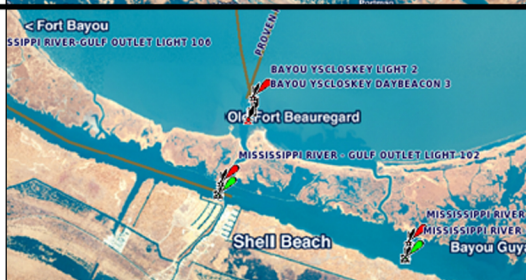

NORMAL

- Added Value Displays at 0.5 Miles
- Displays NORMAL resolution
- E-Card load speed NORMAL